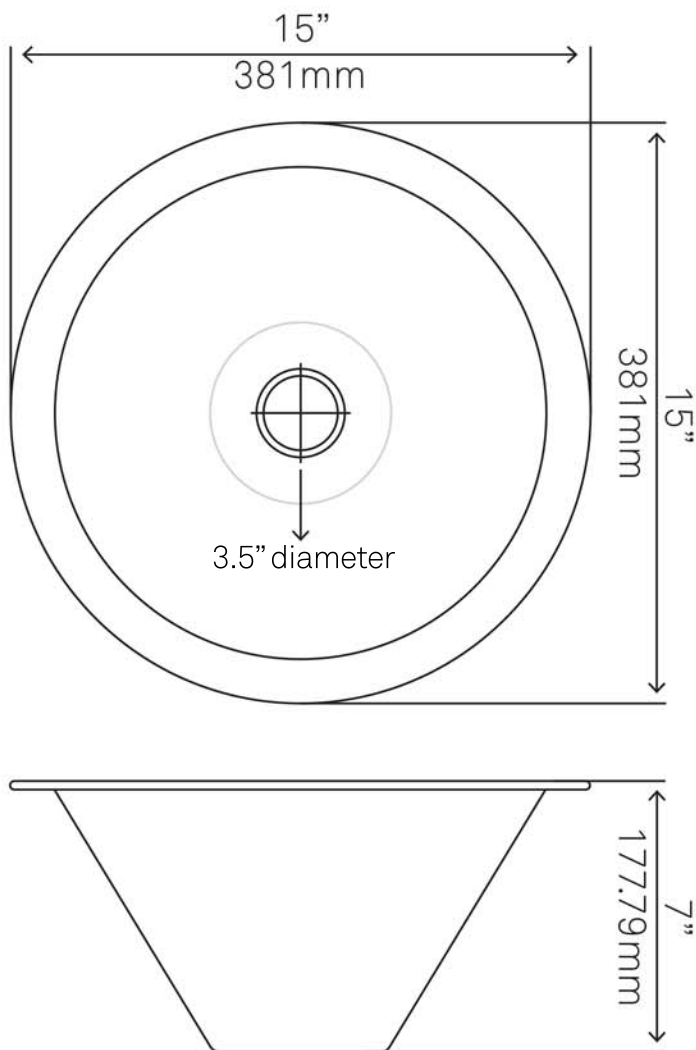

## TCB-001AN MANAGUA Copper Bar Sink, Antique

Requested By: \_\_\_\_\_

Specific Features: \_\_\_\_\_

### STANDARD SPECIFICATIONS:

- Round bar and prep sink with flat rim
- Hand-hammered antique finish
- Drop-in or Undermount installation
- Artisan hand crafted
- 16-gauge recycled copper construction
- Approximate dimensions
- Tolerance = +/- 1/2"
- Inner 13 x 6.5-inches
- Standard U.S. plumbing connection
- Made in Mexico